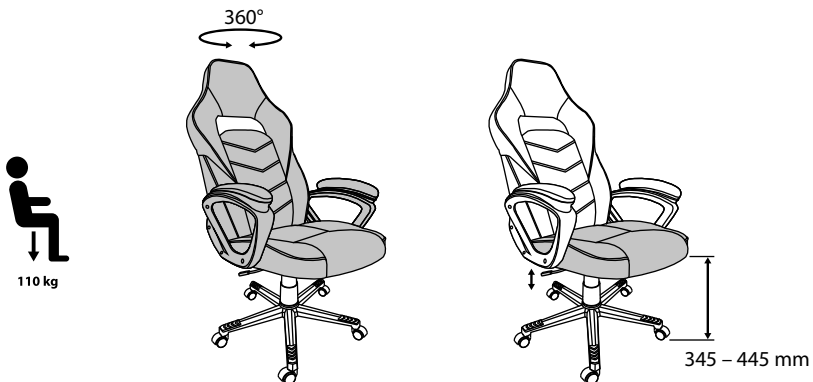

WARNING! READ THE FOLLOWING BEFORE STARTING INSTALLATION

Only use your product when fully assembled as described in the instruction Book. If the product is damaged in any way stop using immediately and consult the store where you purchased your product for guidance.

We continually strive to improve our products, specifications may change without prior notice.

- Incorrect assembly can result in severe personal injury and property damage.
- Do not tilt chair or lean over the sides – always ensure all casters are firmly placed on a level surface.
- Children should not play with the chair.
- Do not lean over the arms. This could cause the product to become unbalanced and result in injury.
- Always use the chair on a flat, stable surface to prevent injury.
- Do not stand on chair.
- If the damaged product is irreparable please dispose of the product. Using a damaged product may lead to personal injury.
- This appliance is intended for indoor household use.
- Only trained personnel can replace or repair seat height adjustment components with energy accumulators.
- To clean the unit, wipe the case with a slightly moist, lint-free cloth.
- Do not use any cleaning fluids containing alcohol, ammonia or abrasives.
- Keep this instruction manual for future reference.

CUSTOMER HELPLINE (UK Customers Only)

0344 561 1234